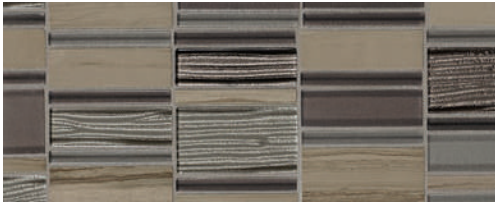

BACKSPLASH