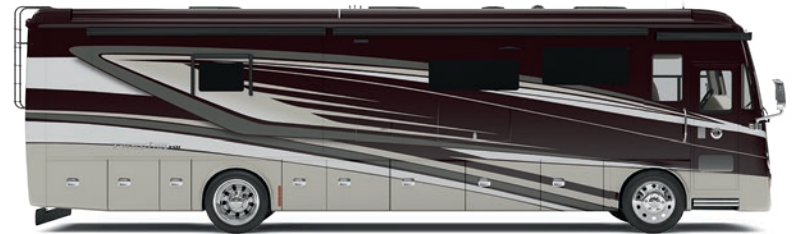

G10 WHITE MAHOGANY